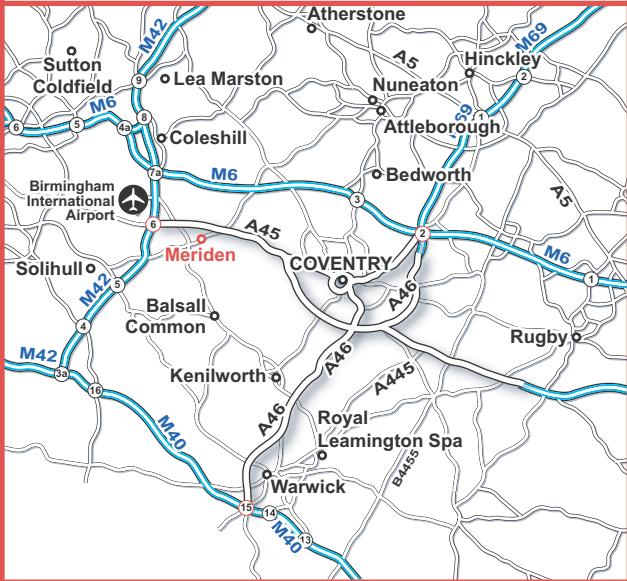

Rockwell Sheet Sales Limited
 Rockwell House
 Birmingham Road
 Millisons Wood
 Near Meriden
 Coventry
 CV5 9AZ

Monday - Friday: 8am - 5pm
 Saturday: 9am - 12 noon

Tel: 01676 523386
 Fax: 01676 523630

www.rockwellsheet.com
 info@rockwellsheet.com

From Coventry

Head North West out of Coventry on the A45 towards Birmingham, continue past the Windmill Village Hotel & Golf Club. Immediately after the Range Rover dealership on the left take the B4104 signposted Millisons Wood. After a short distance there is a mini roundabout, Rockwell is situated just past this on the right hand side of the road. Approximate travelling time from Tile Hill is 5 minutes.

From Birmingham

Take the A45 South East past Birmingham Airport and the NEC. Approximately 2/3rds of a mile after the Stonebridge flyover exit the A45 and follow signs into Meriden. Continue through Meriden village on the B4104 towards Millisons Wood. Rockwell is located at the end of this road on the left hand side, just after Meriden Works industrial units. Approximate travelling time from Birmingham Airport is 8 minutes.